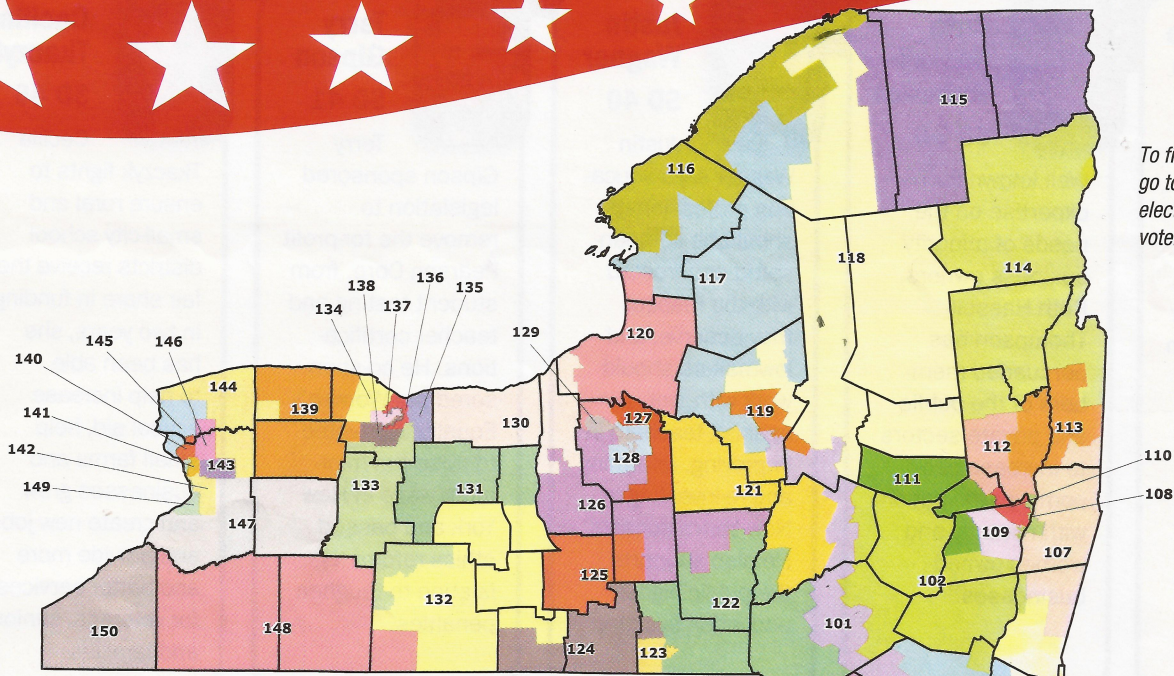

New York State Assembly

To find your district, go to <https://voterlookup.elections.state.ny.us/votersearch.aspx>

New York State Assembly

DISTRICT/ NAME/ (PARTY AFFILIATION)

- 1 Fred Thiele Jr. (D-I-W)
- 2 Anthony Palumbo (R-C)
- 3 Edward Hennessey (D-W)
- 5 Alfred Graf (R-C-I)
- 6 Phil Ramos (D-I-W)
- 7 Andrew Garbarino (R-C-I)
- 8 Jason Zove (D-W)
- 9 Joseph Saladino (R-C-I)
- 10 Chad Lupinacci (R-C-I)
- 11 Kimberly Jean-Pierre (D-I-W)
- 12 Andrew Raia (R-C-I)
- 13 Charles Lavine (D-I-W)
- 14 David McDonough (R-C-I)
- 15 Michael Montesano (R-C-I)