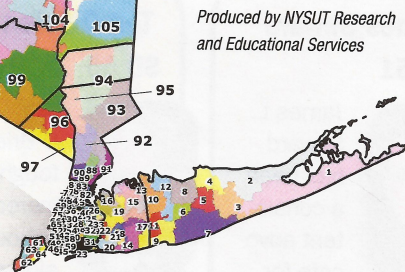

Produced by NYSUT Research and Educational Services

- 25 Nily Rozic (D-I-W)
- 26 Edward Braunstein (D-I-W)
- 27 Michael Simanowitz (D-C-I)
- 28 Andrew Hevesi (D-W)
- 29 William Scarborough (D-W)
- 30 Margaret Markey (D)
- 31 Michele Titus (D-W)
- 32 Vivian Cook (D)