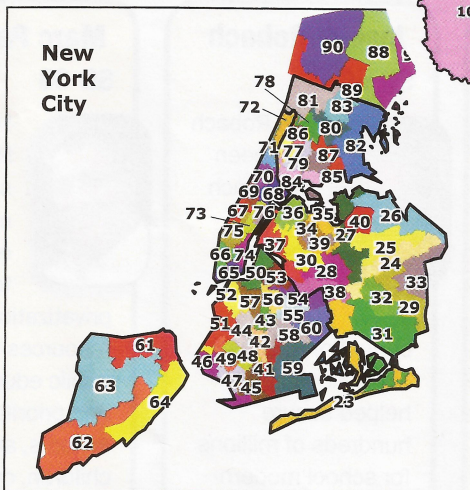

New York State Assembly

To find your district, go to <https://voterlookup.elections.state.ny.us/votersearch.aspx>

New York State Assembly

DISTRICT/ NAME/ (PARTY AFFILIATION)

- 1 Fred Thiele Jr. (D-I-W)
- 2 Anthony Palumbo (R-C)
- 3 Edward Hennessey (D-W)
- 5 Alfred Graf (R-C-I)
- 6 Phil Ramos (D-I-W)
- 7 Andrew Garbarino (R-C-I)
- 8 Jason Zove (D-W)
- 9 Joseph Saladino (R-C-I)
- 10 Chad Lupinacci (R-C-I)
- 11 Kimberly Jean-Pierre (D-I-W)
- 12 Andrew Raia (R-C-I)
- 13 Charles Lavine (D-I-W)
- 14 David McDonough (R-C-I)
- 15 Michael Montesano (R-C-I)